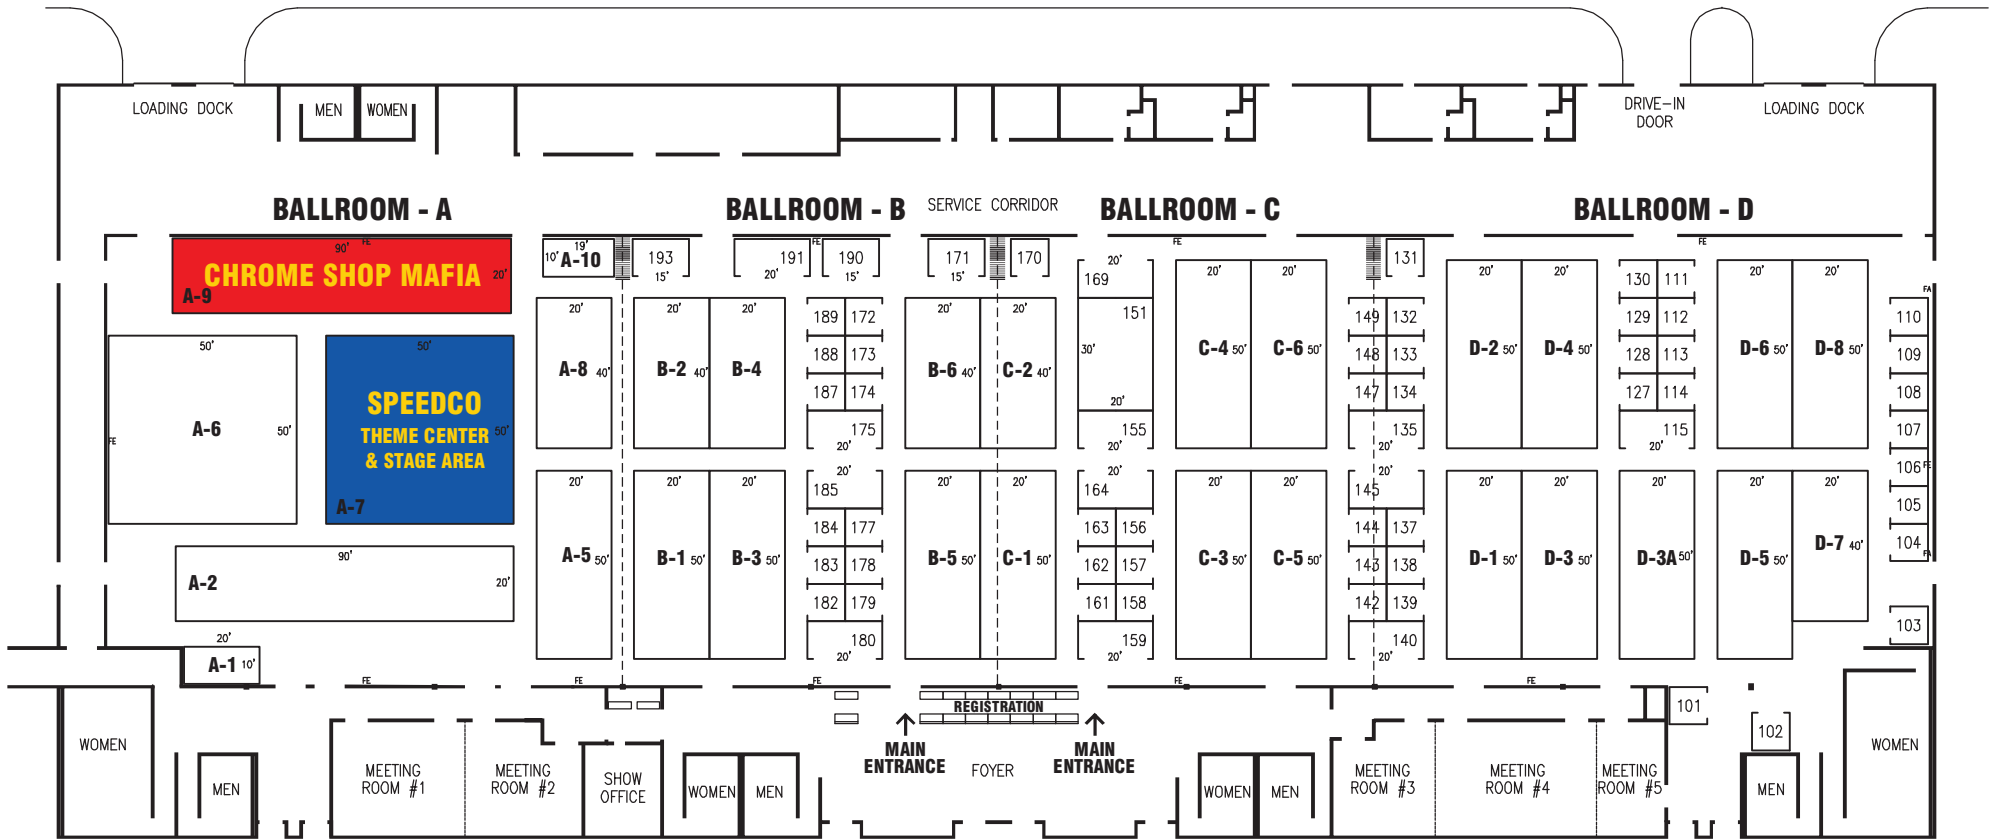

ROBERTS CONVENTION CENTRE

NOTE: ALL AISLES ARE 6' WIDE.

NOTE: ALL EXHIBIT BOOTHS ARE 10'DEEP x 10'WIDE, UNLESS OTHERWISE INDICATED.