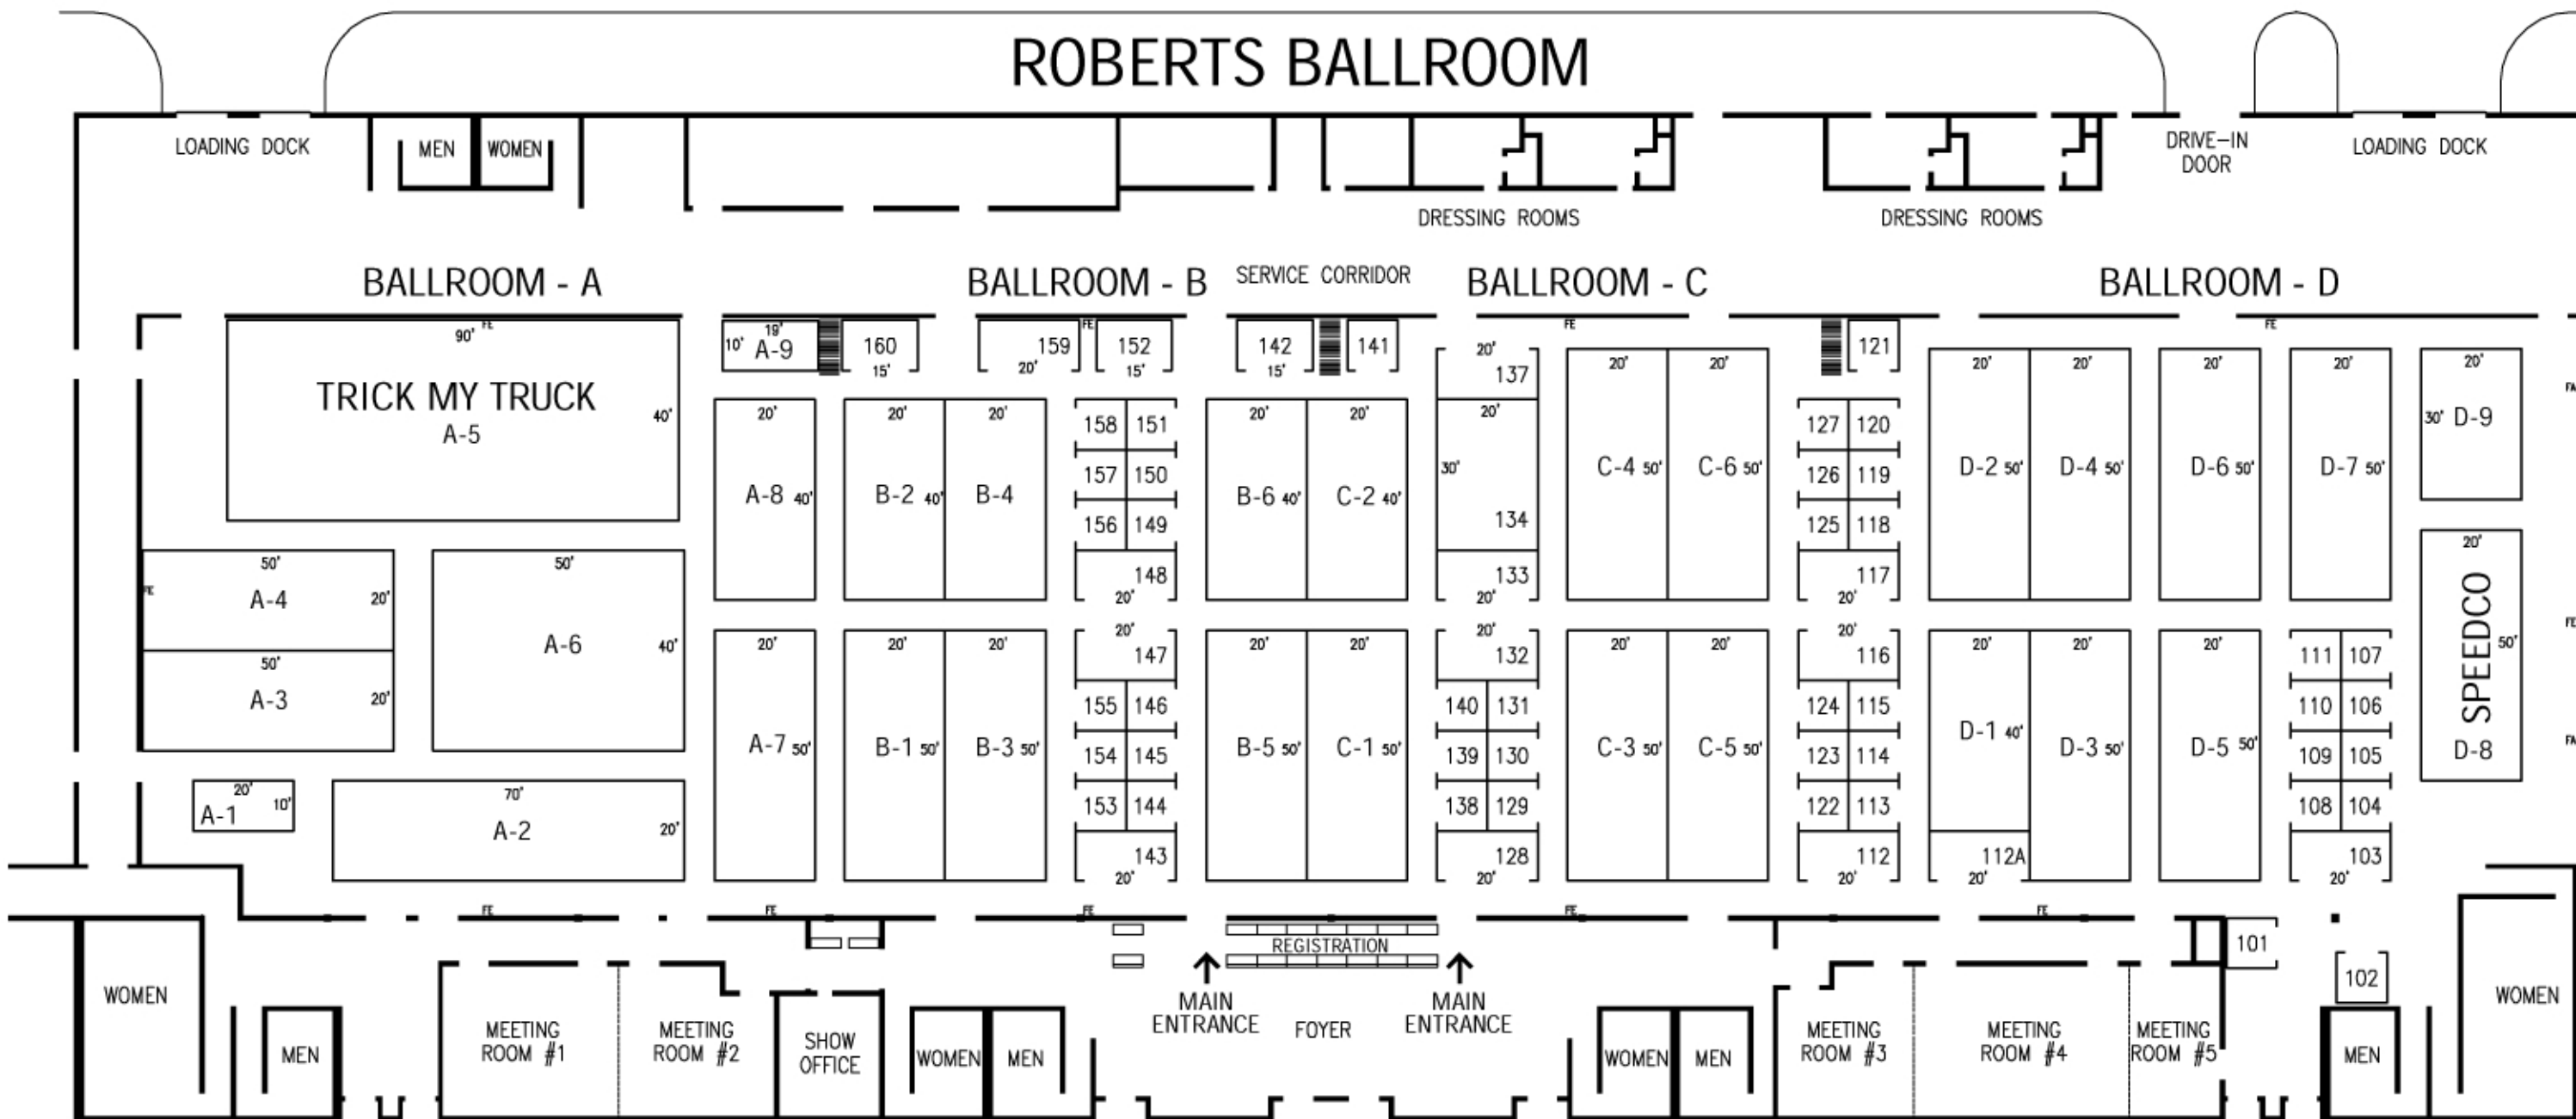

THE ROBERTS CENTRE

WILMINGTON, OHIO

ROBERTS BALLROOM

NOTE: ALL AISLES ARE 6' WIDE.

NOTE: ALL EXHIBIT BOOTHS ARE 10'DEEP x 10'WIDE, UNLESS OTHERWISE INDICATED.

EXPEDITE EXPO

JULY 2008

Nationwide
George Fern Company
 Expositions • Corporate Events • Exhibits